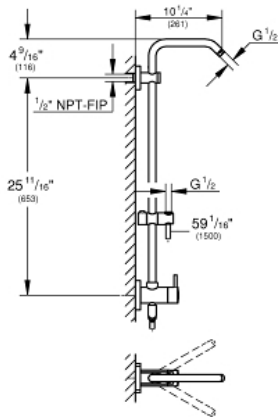

Shower System

MODEL # 26487000

Pure Freude an Wasser

GROHE

GROHE America, Inc | 200 North Gary Avenue, Suite G, Roselle, IL 60172
Phone: +1 (800) 444-7643 | Fax: +1 (800) 225-2778 | us-customerservice@grohe.com

Product Description: Shower System

Standard Specification:

- Optional fixed or 45° swivel shower arm
- Switch between hand shower and showerhead via built-in diverter
- 6 diverter functions (2 discrete functions (non shared) + one shared function in both standard and Eco flow)
- Showerhead and hand shower (not included)
- Bar with adjustable height hand shower holder
- Distance between diverter and upper bracket: 25 3/4" (653 mm)
- Rotaflex shower hose (1500 mm) (28 417)
- Angle adapter to prevent hose interfering with shower valve

- Optional **GROHE EcoJoy** 1.8 gpm (6.6 l/min) flow limiter included
- **GROHE StarLight** chrome finish
- Inner WaterGuide for a longer life
- Twistfree to prevent hose from twisting
- Min. recommended pressure: 15 psi
- System includes 2 back flow preventers
- Optional compensation disc (26 030) available for uneven wall installation
- Optional height extension (26 464) available for raising the shower head
- CALGreen compliant

Color:

- 26487000 StarLight Chrome